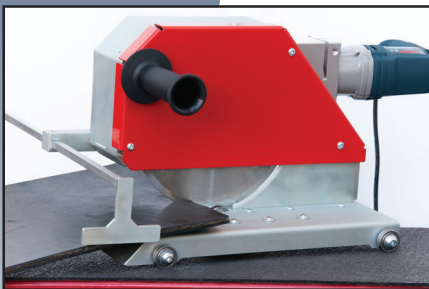

Salvadori 110 Volt Electric Belt Cutter

- Item Number SAL200790-110V
- Features a rotary cutting blade driven by a powerful 550 watt motor
- Wide base platform provides stability, with steel bearing rollers that easily roll over flat surfaces
- Includes adjustable guide for longitudinal cutting
- Cuts rubber and textile belt up to 2" thickness